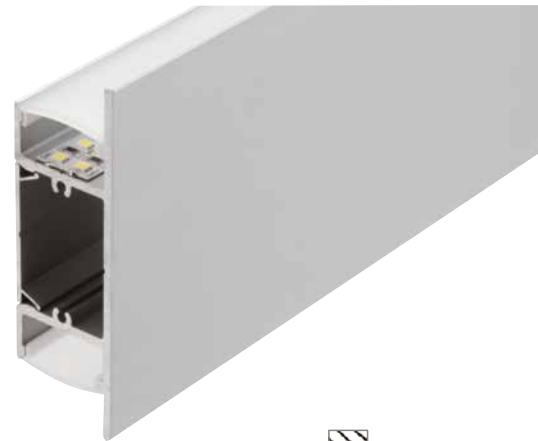

WALL PROFILE WITH DOUBLE EMISSION: P06A

CHARACTERISTICS

Profile for wall installation with wall washer effect upwards and downwards.

CAN BE USED WITH LED STRIPS WITH MAXIMUM WIDTH:

23 mm

MAXIMUM POWER:

40W/m

MATERIALS

6063 aluminium profile with white PMMA screens.

ACCESSORIES INCLUDED

Every 3 metre bar is complete with 3 sets of end caps and the mounting bracket kit.

INSTALLATION

Surface installation with the right brackets. Cabling can be in line with the profile or exit the back of the profile.

PACKAGE

Supplied as a single 3 metre bars complete with screen and accessories. Spare accessories available with separate code.

Cutting Project profiles to size*:

fixed cost of piece work

VA04

* Includes mounting accessories.

IP20

art	Description	L1	H	L	8011905	
P06A-S-PF-300	profile complete with 2 white PMMA screens and accessories	88	27,8	3000	913182	1

MAX
23mm

◆ To be discontinued

art	Description	8011905	
P06A-A-EC	3+3 silver colour PC end caps	913199	1

art	Description	8011905	
P06A-A-MC	3 Pairs of metal brackets dim. 120x34.89x7,1h	913205	1

◆ To be discontinued