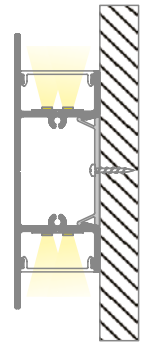

WALL PROFILE WITH DOUBLE EMISSION: P06A

CHARACTERISTICS

Profile for wall installation with wall washer effect upwards and downwards.

CAN BE USED WITH LED STRIPS WITH MAXIMUM WIDTH:

23 mm

MAXIMUM POWER:

40W/m

MATERIALS

6063 aluminium profile with white PMMA screens.

ACCESSORIES INCLUDED

Every 3 metre bar is complete with 3 sets of end caps and the mounting bracket kit.

INSTALLATION

Surface installation with the right brackets. Cabling can be in line with the profile or exit the back of the profile.

PACKAGE

Supplied as a single 3 metre bars complete with screen and accessories. Spare accessories available with separate code.