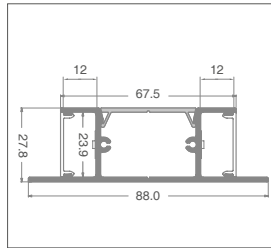

## CHARACTERISTICS

Profile for wall installation with wall washer effect upwards and downwards.

**CAN BE USED WITH LED STRIPS WITH MAXIMUM WIDTH:**

23 mm

**MAXIMUM POWER:**

40W/m

## INSTALLATION

Surface installation with the right brackets. Cabling can be in line with the profile or exit the back of the profile.

## PACKAGE

Supplied as a single 3 metre bars complete with screen and accessories. Spare accessories available with separate code.

Cutting Project profiles to size\*:

fixed cost of piece work

VA04

\* Includes mounting accessories.

art	Description	8011905	
P06A-A-MC	3 Pairs of metal brackets dim. 120x34.89x7,1h	913205	1

◆ To be discontinued